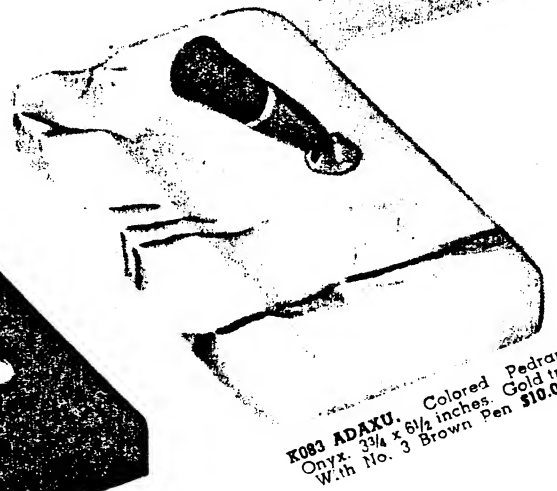

K073 ADAWE. Black Carrara. 4 x 6 1/2 inches. Gold trim. With No. 3 Pen $10.00.

K083 ADAXU. Colored Pedrara Onyx. 3 3/4 x 6 1/2 inches. Gold trim. With No. 3 Brown Pen $10.00.

The LIFETIME desk sets on this page also available with AUTOGRAPH LIFETIME pens for facsimile signature engraving (see page 4) at $8.00 additional per pen.

All "K" line desk sets also available with No. 5 Pen $12.50.

With White Dot LIFETIME Pen $15.00.